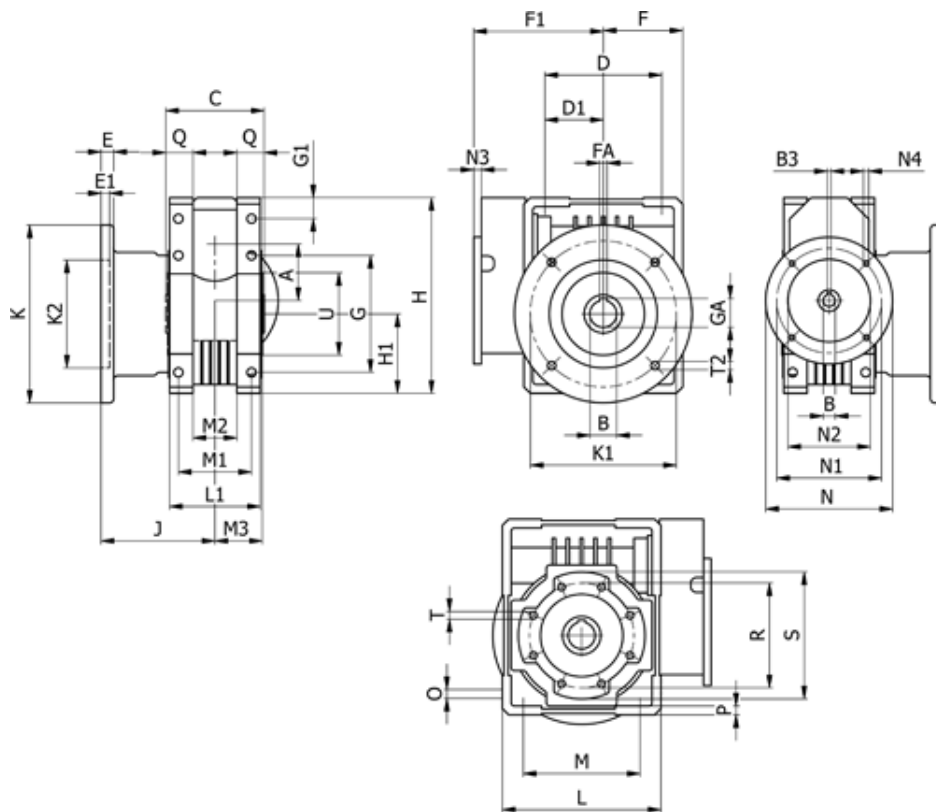

Data Sheet

Article number: 3921075075435

Description: Worm gear
WR 75-UF1-75-90B5, without lubrication

Measures

A = 75.00	E = 12	H = 220.5	M = 126	N4 = M10x13	U = 90
B = 30	E1 = 5	H1 = 87.0	M1 = 82	O = 10.5	
B1 E7 = 24	F = 87	J = 111.0	M2 = 44	P = 9	
B2 = 27.3	F1 = 164	K = 200	M3 = 58.5	Q = 40	
B3 H9 = 8	FA = 8	K1 = 165	N = 200	R = 110	
C = 127	G = 126	K2 = 130	N1 = 165	S = 125	
D = 109.5	G1 = 46.5	L = 174	N2 = 130	T = M8x14	
D1 = 46.5	GA = 33.3	L1 = 104	N3 = 12.0	T2 = 12.5	